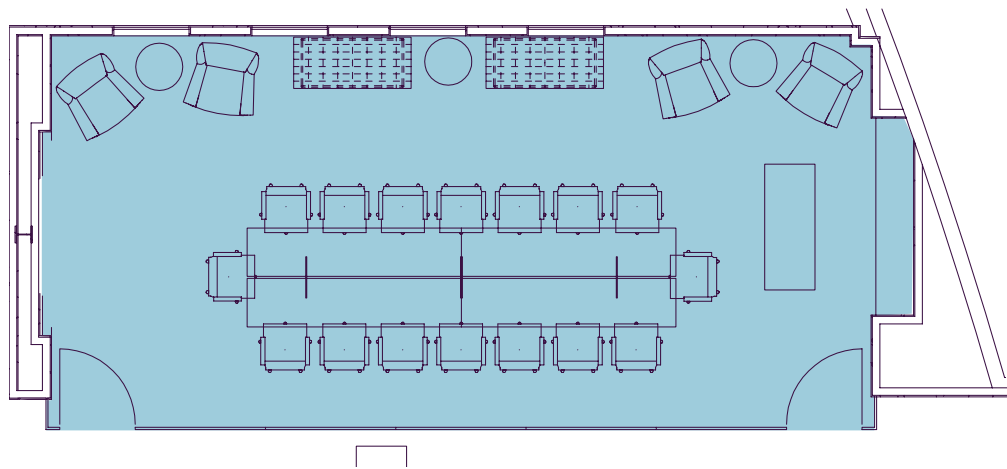

## TREEHOUSE DESCRIPTION

The Treehouse located on the second floor of Campus Pointe, comfortably seats 16 guests in a boardroom configuration. Additional seating is available, plus built-in credenza for food and beverage services.

## TREEHOUSE CAPACITY

Treehouse Boardroom	16
Additional Seating	4

## TREEHOUSE BOARDROOM LAYOUT