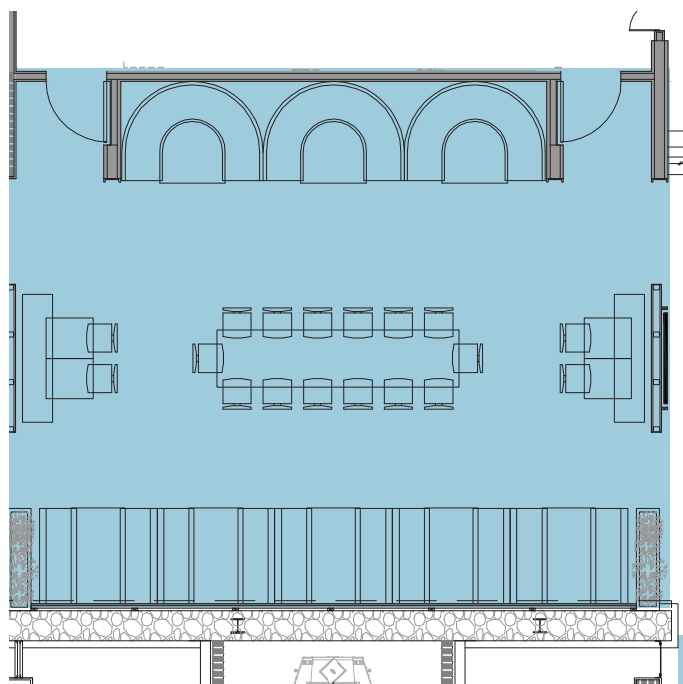

AQUARIUM DINING ROOM

AQUARIUM DINING ROOM DESCRIPTION

The Aquarium Dining Room within the Green Acre eatery features booth style seating and accommodates up to 60-guests with the ability to close off for private events.

AQUARIUM DINING ROOM DIMENSIONS

Square Footage 515

AQUARIUM DINING ROOM CAPACITY

Atrium Dining Room 60

FOR RESERVATIONS & CATERING INFORMATION

Green Acre Nautilus & Green Acre Campus Pointe
www.greenacresd.com
 Ph: 858.263.4543

Green Acre is the Exclusive Food & Beverage Provider for the Alexandria Center for Life Science at Campus Pointe.

AQUARIUM DINING ROOM LAYOUT

AQUARIUM DINING ROOM

Alexandria Campus Pointe Event Space